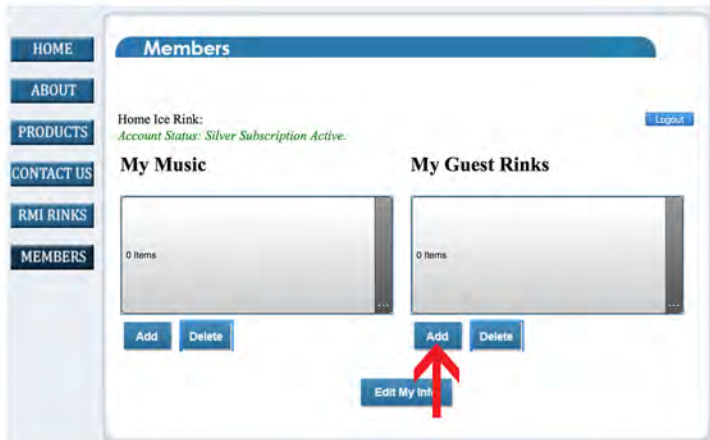

How to add a rink

If you skate at more than one ice rink that uses the Rinkmusic System, you will want to add that rink to your membership so your keytag will work there.

1. Add a guest rink

2. Select your rink from the drop down menu and then click “Add Rink”

3. Cost to add a rink is \$10.
You can add as many as you would like

4. Fill in billing and credit card information

Your keytag will now work in other facilities!!!